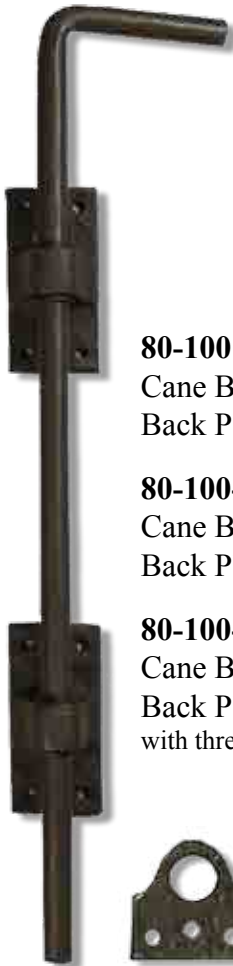

## CANE BOLT

**80-100**  
Cane Bolt - 20"  
Back Plates - 2" x 4"

**80-100-32**  
Cane Bolt - 32"  
Back Plates - 2" x 4"

**80-100-48**  
Cane Bolt - 48"  
Back Plates - 2" x 4"  
with three keepers

### 50-300 Floor Stop

7-1/2" Tall

Works on Gates up to 2" thick  
Must be mounted in concrete

### 50-710

Cabin Hook - 10-1/2"  
Mount Plates - 1-1/2" x 1-1/4"

### 50-705

Cabin Hook - 7-1/2"  
Mount Plates - 1-1/2" x 1-1/4"